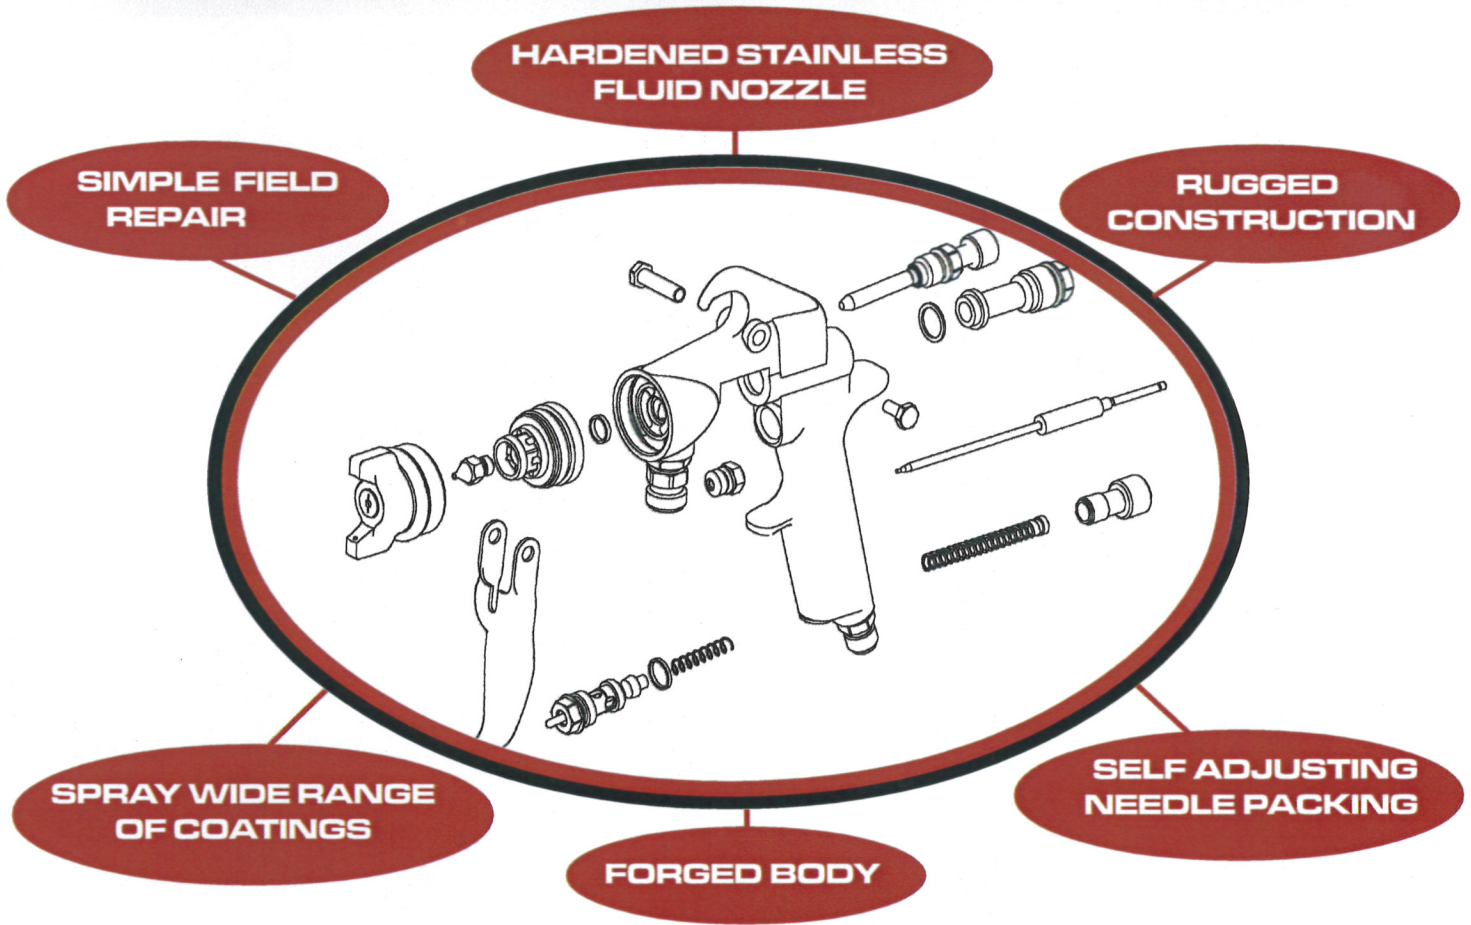

C.A. Technologies

TOMCAT

C O N V E N T I O N A L

**QUALITY
SIMPLICITY
RELIABILITY**

The TOMCAT is a price competitive high quality production sprayer. It is designed for the painter who wants a conventional gun for spraying a wide range of coatings from glue to fine finish...the TOMCAT can handle it.

OTHER C.A.T. PRODUCTS:

						
PIX03	L100H	51-302	51-130	51-600	51-202	51-504
PANTHER GLUE	LYNX HVLP	SIPHON CUP	2 QT. ECONOMY	2 QT. BANDIT SS	2.5 GALLON	5 & 10 GALLON